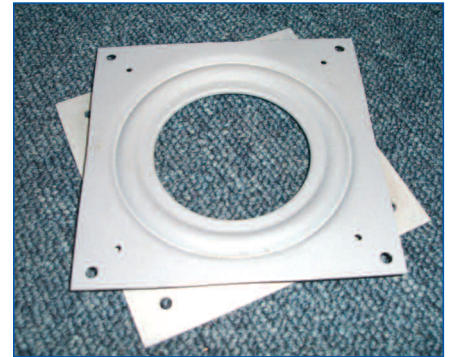

Manual turntables / Lazy Susans Long-lasting zinc plated interlocked units

ESM4

To revolve units from 30cm
to 65cm diameter

Approx load capacity: 135kg

Weight: 112g

ESM6

To revolve units from 40cm
to 75cm diameter

Approx load capacity: 225kg

Weight: 291g

ESM12

To revolve units from 60cm
diameter upwards

Approx load capacity: 450kg

Weight: 784g

Due to continuous product research and development, British Turntable Company reserves the right to change the specification without notice.