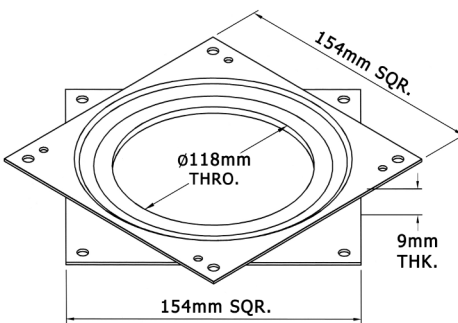

Manual turntables / Lazy Susans Long-lasting zinc plated interlocked units

ESM4

To revolve units from 30cm
to 65cm diameter

Approx load capacity: 135kg

Weight: 112g

ESM6

To revolve units from 40cm
to 75cm diameter

Approx load capacity: 225kg

Weight: 291g

ESM12

To revolve units from 60cm
diameter upwards

Approx load capacity: 450kg

Weight: 784g

Due to continuous product research and development, British Turntable Company reserves the right to change the specification without notice.