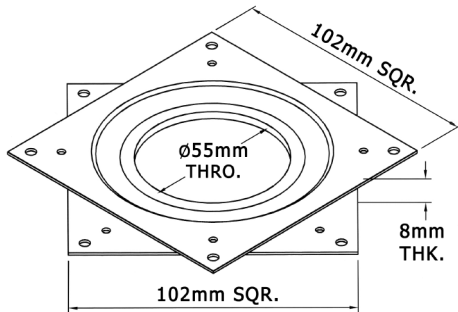

Manual turntables / Lazy Susans Long-lasting zinc plated interlocked units

ESM4

To revolve units from 30cm
to 65cm diameter

Approx load capacity: 135kg

Weight: 112g

ESM6

To revolve units from 40cm
to 75cm diameter

Approx load capacity: 225kg

Weight: 291g

ESM12

To revolve units from 60cm
diameter upwards

Approx load capacity: 450kg

Weight: 784g

Due to continuous product research and development, British Turntable Company reserves the right to change the specification without notice.