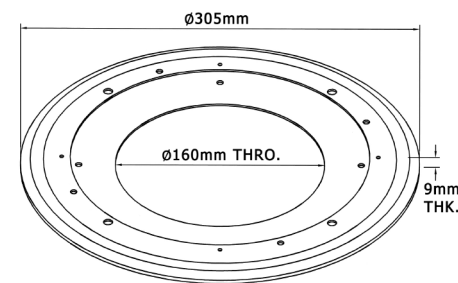

Manual turntables / Lazy Susans Long-lasting zinc plated interlocked units

ESM4

To revolve units from 30cm
to 65cm diameter

Approx load capacity: 135kg

Weight: 112g

ESM6

To revolve units from 40cm
to 75cm diameter

Approx load capacity: 225kg

Weight: 291g

ESM12

To revolve units from 60cm
diameter upwards

Approx load capacity: 450kg

Weight: 784g

Due to continuous product research and development, British Turntable Company reserves the right to change the specification without notice.