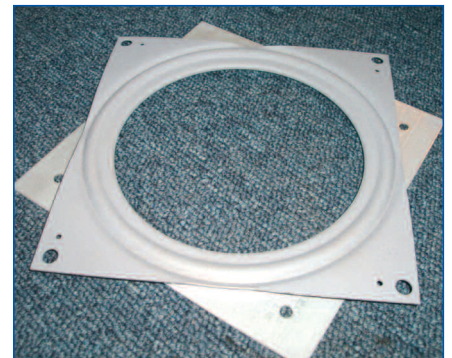

Manual turntables / Lazy Susans Long-lasting zinc plated interlocked units

ESM4

To revolve units from 30cm
to 65cm diameter

Approx load capacity: 135kg

Weight: 112g

ESM6

To revolve units from 40cm
to 75cm diameter

Approx load capacity: 225kg

Weight: 291g

ESM12

To revolve units from 60cm
diameter upwards

Approx load capacity: 450kg

Weight: 784g

Due to continuous product research and development, British Turntable Company reserves the right to change the specification without notice.